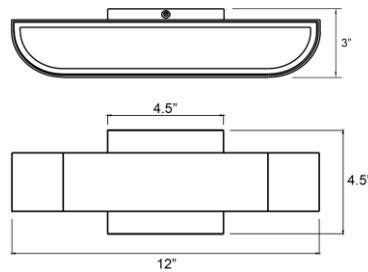

### PRODUCT MEASUREMENTS

FIXTURE	BACKPLATE / CANOPY
Length:	Length 4.5"
Width: 12"	Width: 4.5"
Diameter	Diameter:
Height: 4.5"	Height: 0.5"
Extension: 3"	
Overall Height:	

#### LINE DRAWING