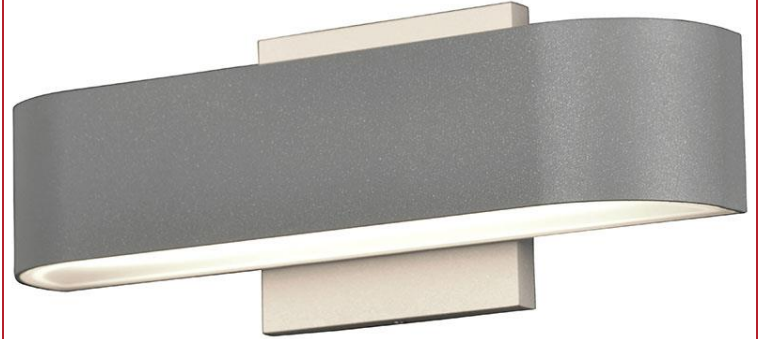

Stock Code: **20046LEDDMG-SAT/FST**

Collection: Montreal

PRODUCT INFORMATION

Base: 20046 Parent: 20046LEDDMG
Mounting Type: Wall UPC: 641594206968
Finish: Satin
Diffuser: Frosted

PRODUCT MEASUREMENTS

FIXTURE	BACKPLATE / CANOPY
Length:	Length 4.5"
Width: 12"	Width: 4.5"
Diameter	Diameter:
Height: 4.5"	Height: 0.5"
Extension: 3"	
Overall Height:	

TECHNICAL SPECIFICATIONS

SPECIFICATIONS

Frame Material: Aluminum
Diffuser Material: Glass
Lamping Type: SSL (Dedicated LED) Jbox: Standard
Lamping Base: SSL Lamp Wattage: 13.5 W
Lamp Quantity: 2 Total Wattage: 27 W
Voltage: 120v Lamps Included: Yes

QUALIFICATIONS

Location Rating Wet
Certification: UL (US/Canada) Listed
ADA Compliant: Yes Energy Star: No
JA8 Compliant: Outdoor Only Emergency Lighting: No
Marine Grade Finish: Yes
Warranty: 5 Year

PHOTOMETRICS

Dimmable: Yes Nominal Lumens 1720 Lm
CRI: 90 Delivered Lumens: 963 Lm
CCT: 3000K
Recommended Dimmers:
(TRIAC)LEVITON Sureslide 6633-P; (MLV)LUTRON Diva DVLV-600P; (TRIAC)LEVITON Trimatron 6684

ADDITIONAL NOTES

Bi-Directional Light Source; Optional Color Tempature 100 Piece
Minimum Order Quantity; Custom Finish 100 Piece Minimum
Order Quantity

Project Name: _____

Location: _____

Type: _____

Quantity: _____

Notes: _____